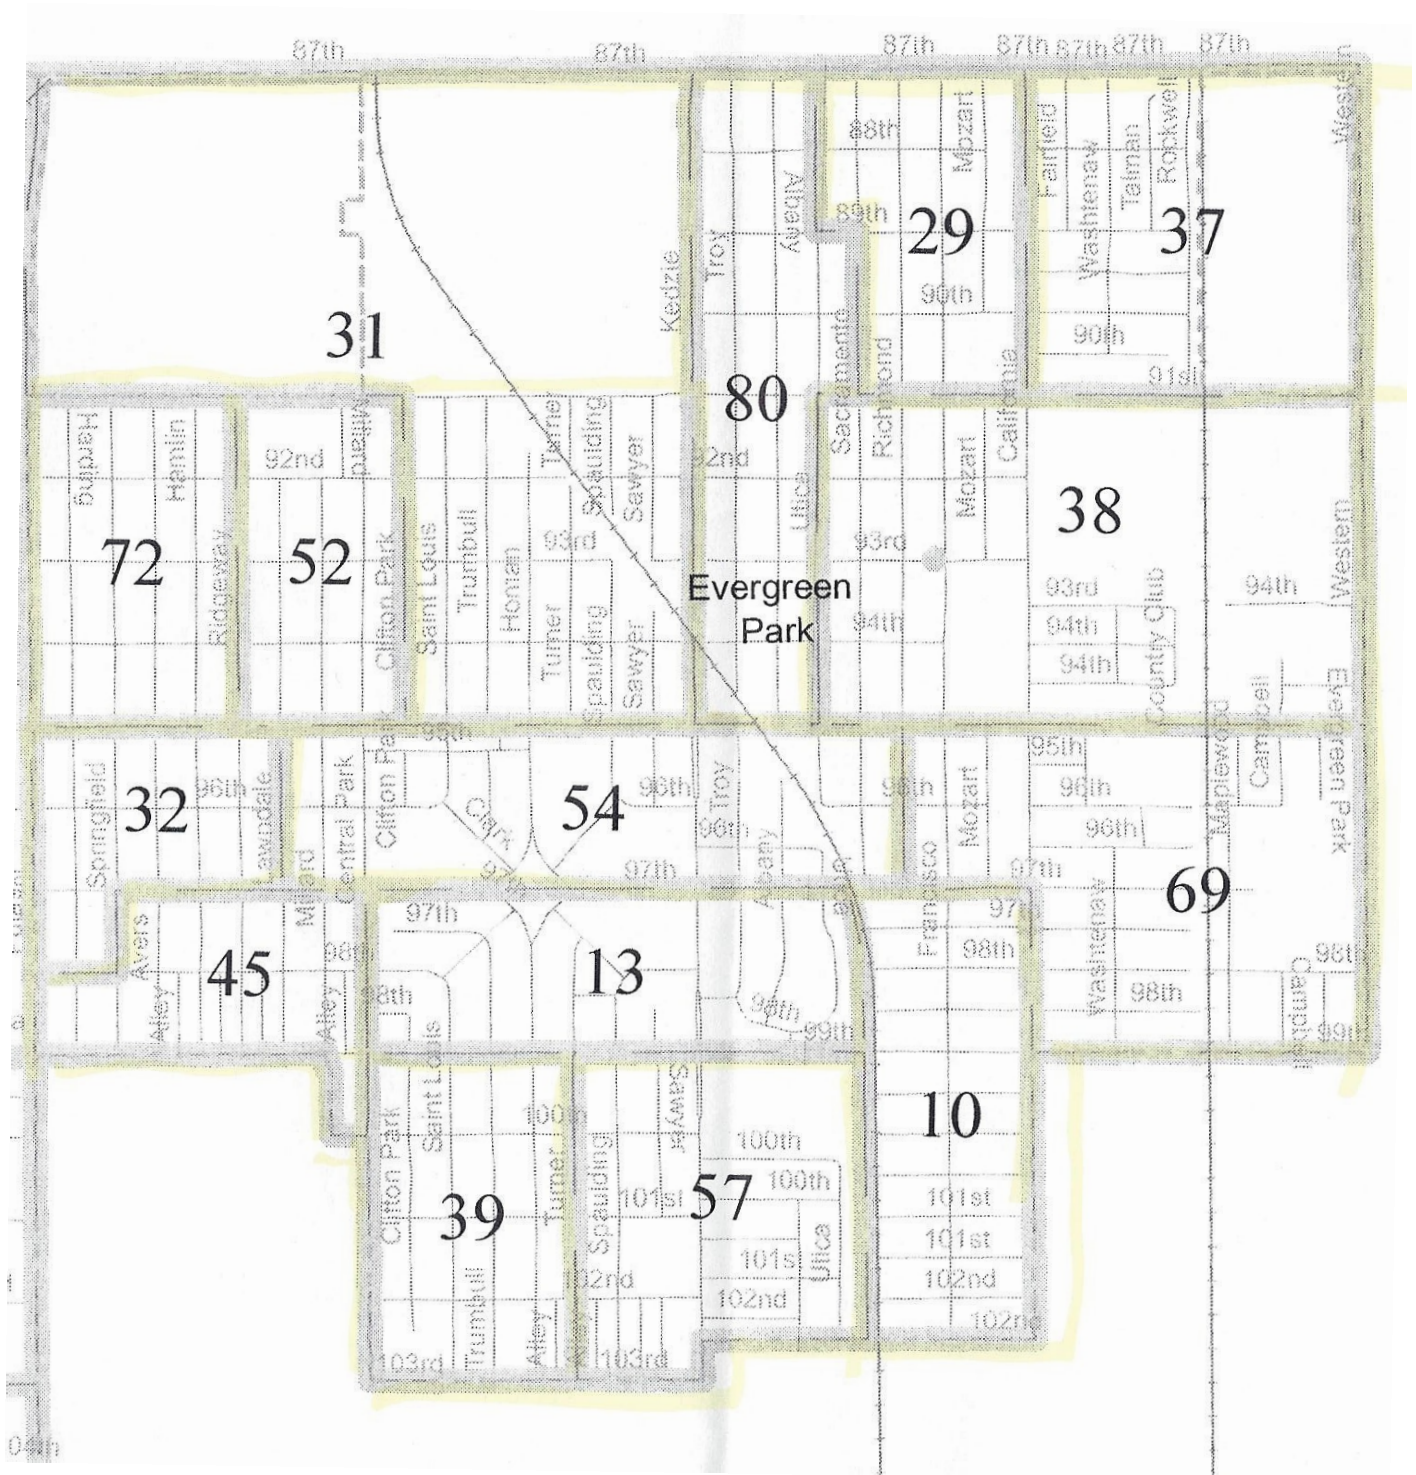

Precincts in Evergreen Park, Illinois, 60805