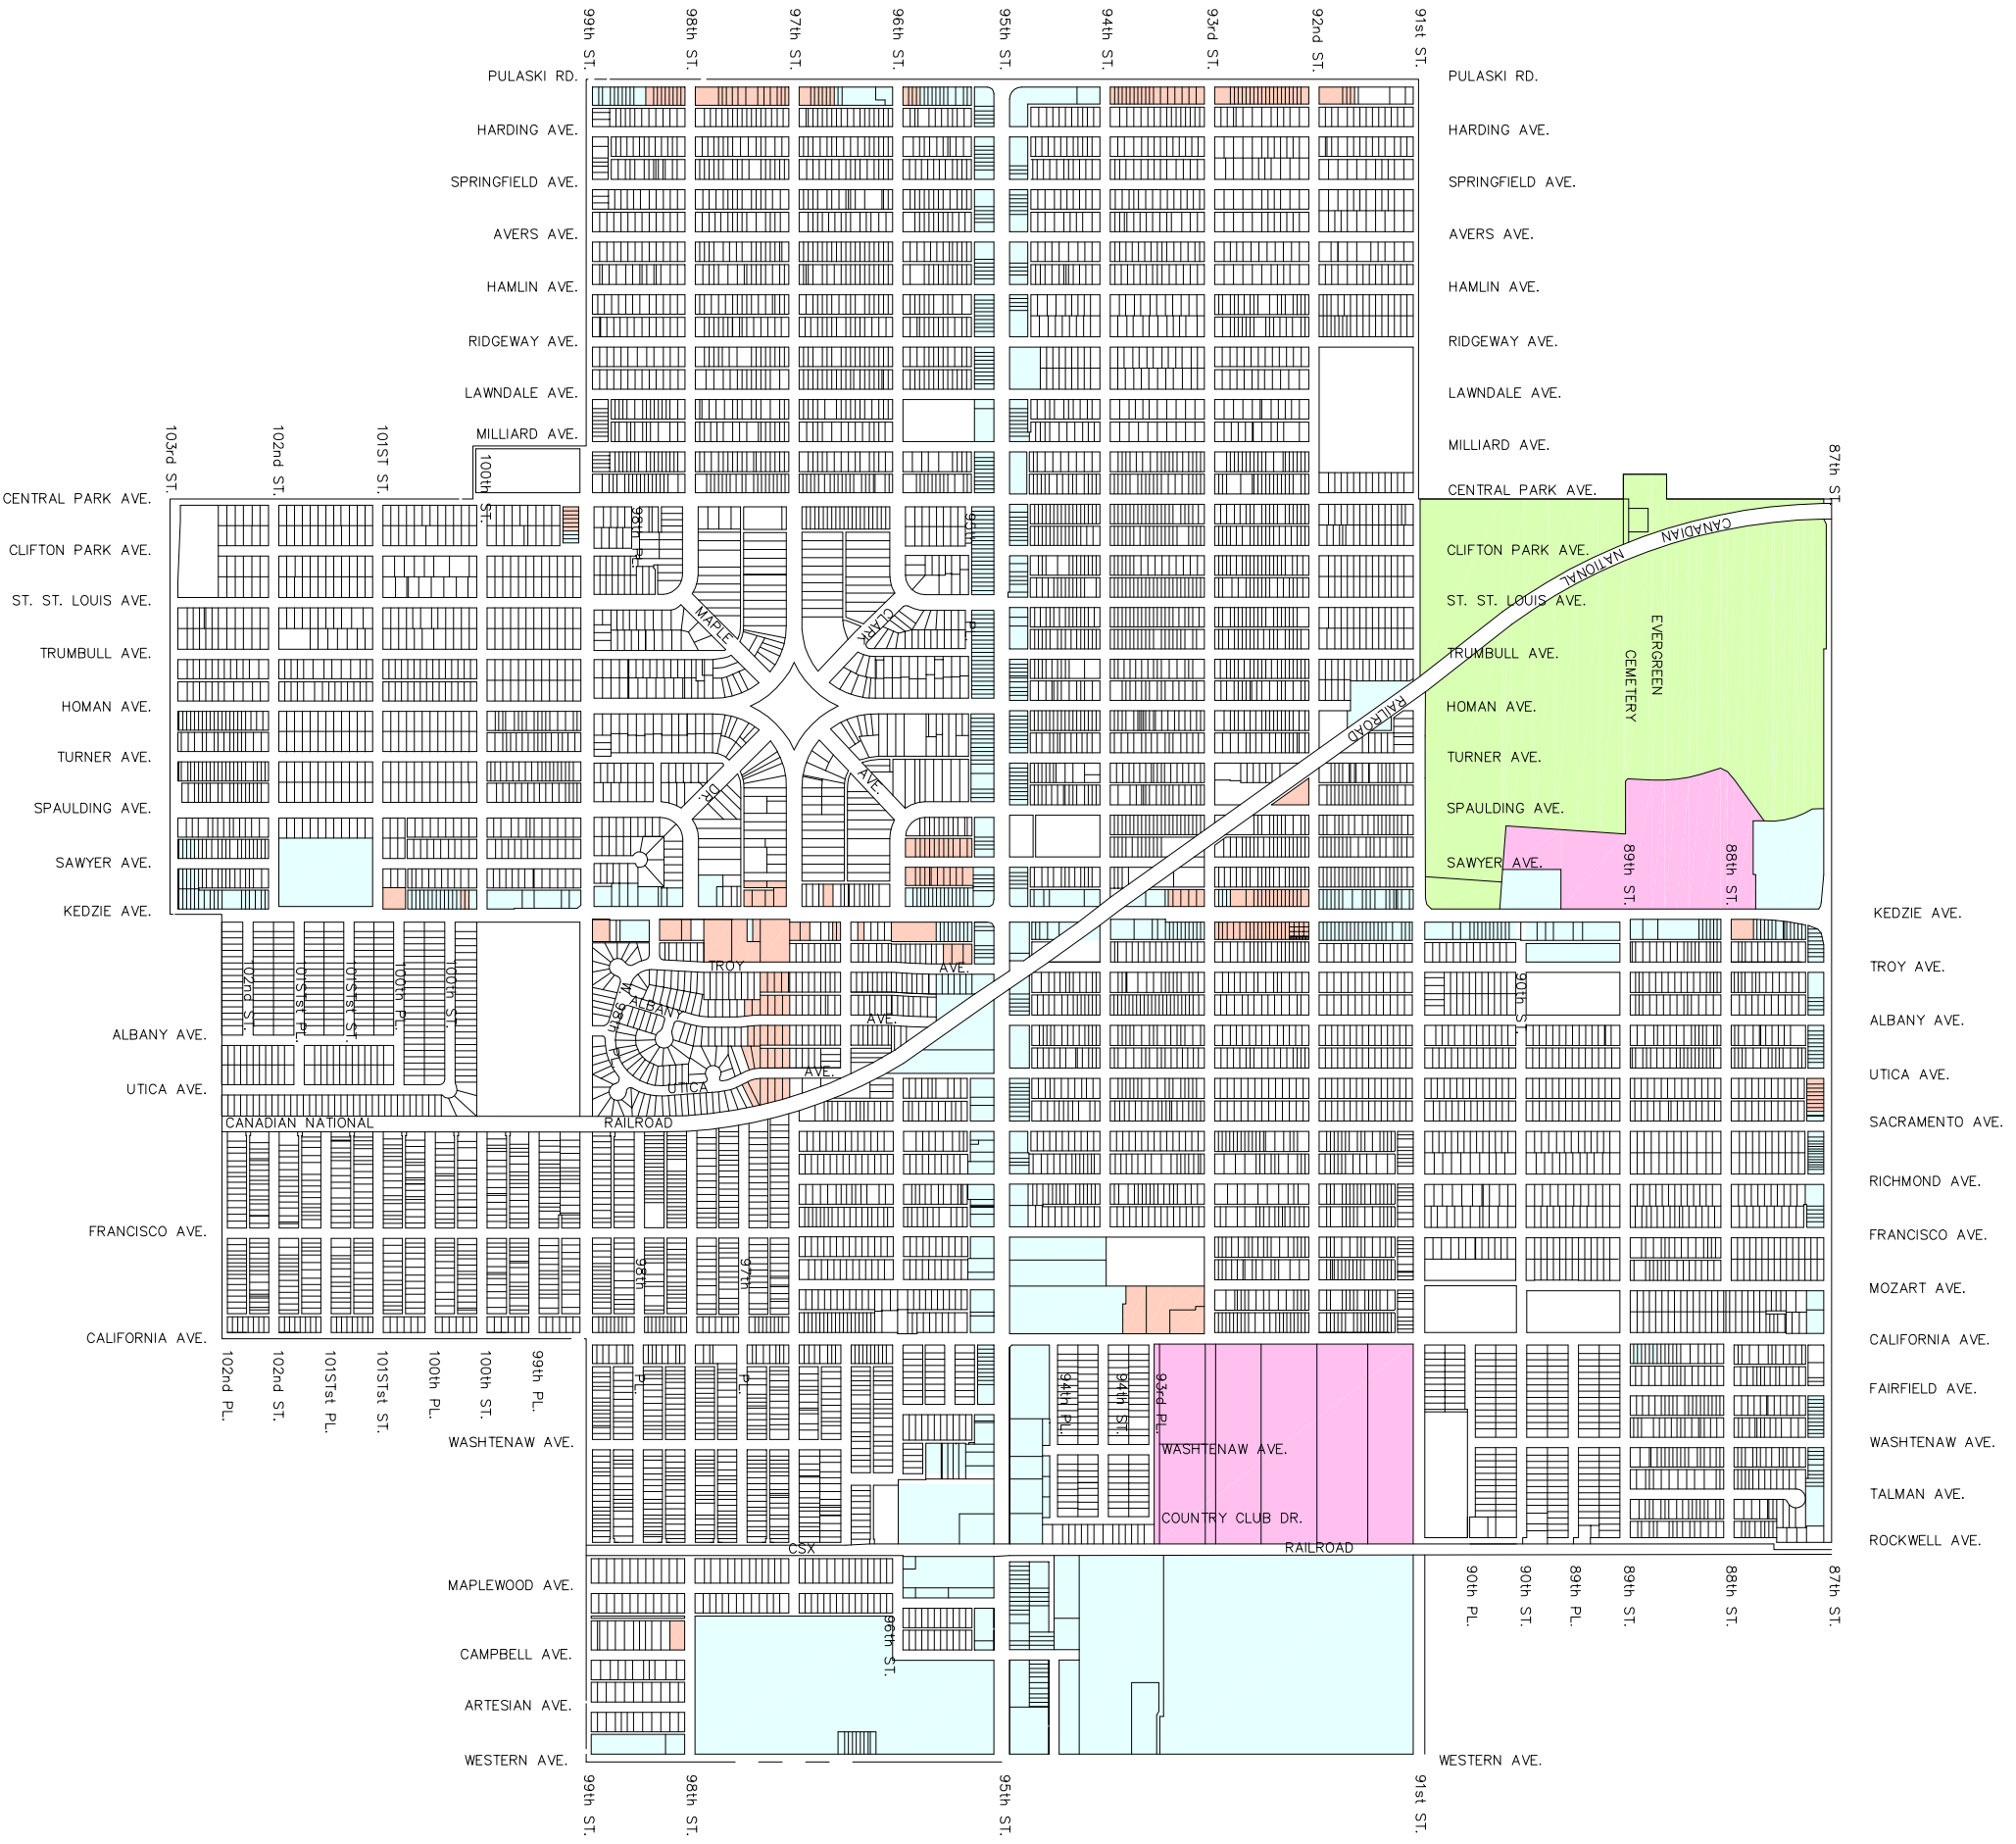

VILLAGE OF EVERGREEN PARK, ILLINOIS

ZONING MAP

ZONING DISTRICTS

- "A" SINGLE FAMILY RESIDENTIAL DISTRICT
- "B" MULTI-FAMILY RESIDENTIAL DISTRICT
- "C" COMMERCIAL DISTRICT
- "1" CEMETERY DISTRICT
- "O" OPEN SPACE RECREATION DISTRICT

R E V I S I O N S					
NO.	BY	DATE	NO.	BY	DATE
1	RGB	11/5/99	4	THK	10/03/11
2	THK	2/16/03			
3	THK	1/25/06			

THIS TO CERTIFY THAT THIS DISTRICT MAP IS A PART OF THE EVERGREEN PARK ZONING ORDINANCE NO. 15-1995 WHICH WAS OPEN SPACE RECREATION DISTRICT